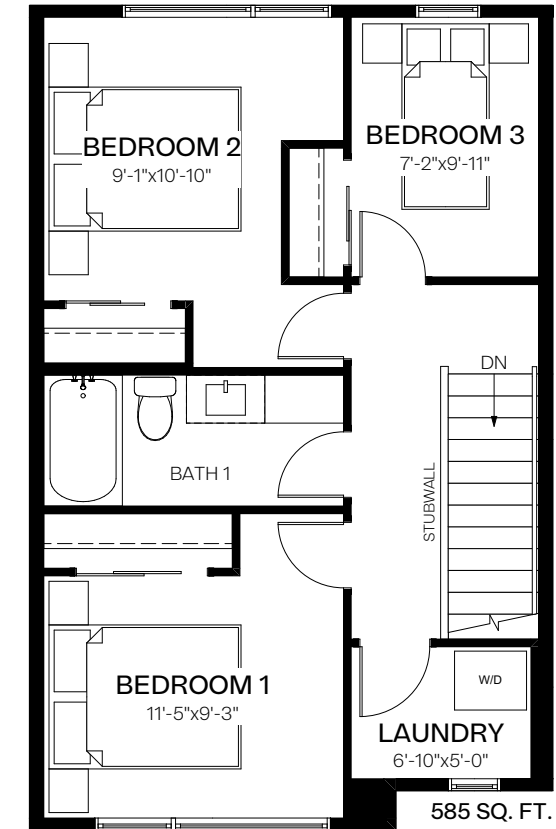

courtyard h

3 bedroom 1.5 bath

interior 1,325 sqft

exterior 103 sqft

ground floor

second floor

third floor

Actual usable floor space may vary from the stated floor area; all renderings are artist's concept. Plans, pricing and specifications are subject to change without notice. Layout may be reverse of the unit purchased. Direction of door swings and/or slides may be opposite of what is indicated. E. & O.E. 17/02/2023.