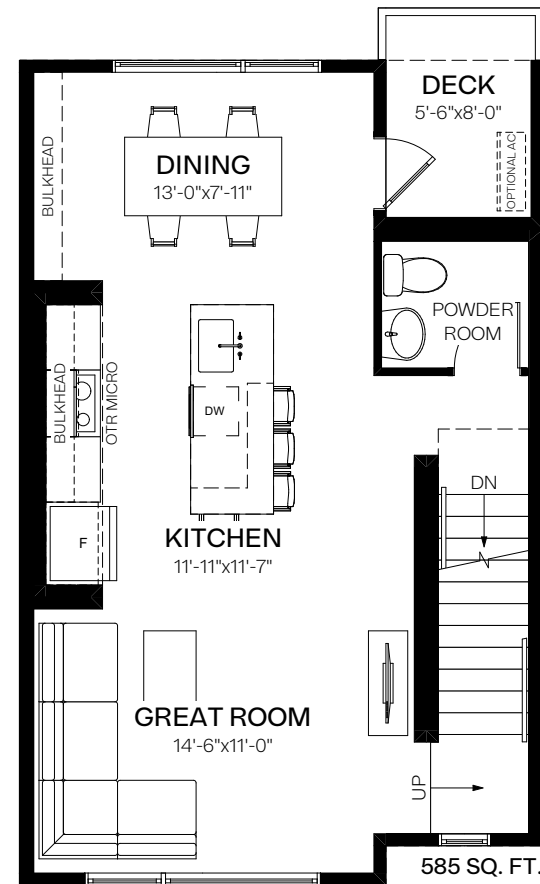

courtyard h

3 bedroom 1.5 bath

interior 1,325 sqft

exterior 103 sqft

ground floor

second floor

third floor

Actual usable floor space may vary from the stated floor area; all renderings are artist's concept. Plans, pricing and specifications are subject to change without notice. Layout may be reverse of the unit purchased. Direction of door swings and/or slides may be opposite of what is indicated. E. & O.E. 17/02/2023.